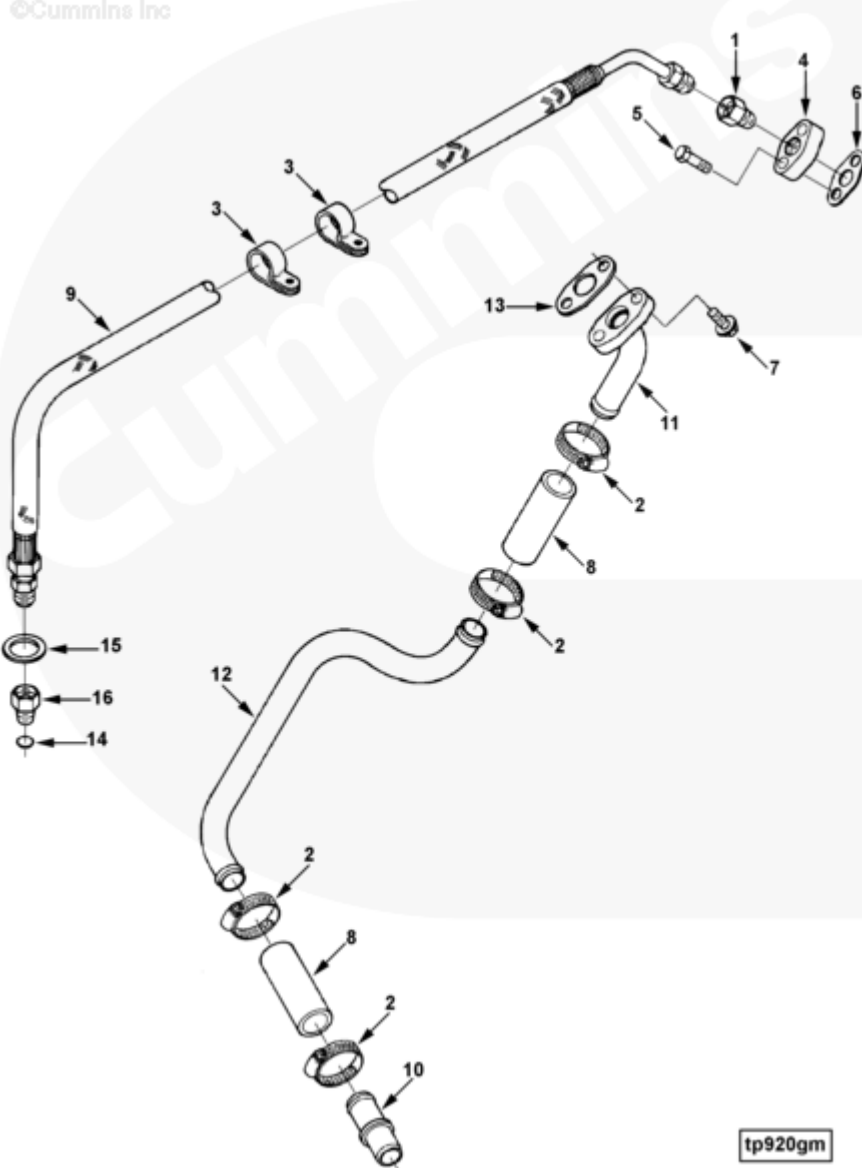

tp920gm

Cart	Ref No	Part Number	Part Description	Required	Remarks
View My Cart					
		TP9724-05	Turbocharger Plumbing		
					Plumbing for rear mount wet
					turbochargers on "C" Series
					marine engines.
					DEP may use 3282113 in place
					of 3914388.
<input type="checkbox"/>	1	S 1008 1	Female Connector	1	
<input type="checkbox"/>	2	3922842	Hose Clamp	4	
<input type="checkbox"/>	3	108722	Clip	2	
<input type="checkbox"/>	4	3028870	Turbocharger Oil Inlet Connection	1	
<input type="checkbox"/>	5	3900621	Hexagon Head Cap Screw	2	M8 x 1.25 x 25
<input type="checkbox"/>	6	3819900	Turbocharger Gasket	1	
<input type="checkbox"/>	7	3900630	Hexagon Flange Head Cap Screw	2	M8 X 1.25 X 20
<input type="checkbox"/>	8	3912183	Plain Hose	2	
<input type="checkbox"/>	9	3905084	Flexible Hose	1	
<input type="checkbox"/>	10	3931827	Turbocharger Oil Drain Tube	1	
<input type="checkbox"/>	11	3918488	Turbocharger Oil Drain Connection	1	
<input type="checkbox"/>	12	3918499	Turbocharger Oil Drain Tube	1	
<input type="checkbox"/>	13	3931350	Oil Drain Gasket	1	
<input type="checkbox"/>		3919687	Female Connector	1	
<input type="checkbox"/>	14	3037236	O-Ring Seal	1	Ref. SPT 97T10
	16	3284244	Female Connector	1	Service As 3919687
<input type="checkbox"/>	15	3924389	Sealing Washer	1	7.2mm
<input type="checkbox"/>		3931824	O-Ring Seal	1	